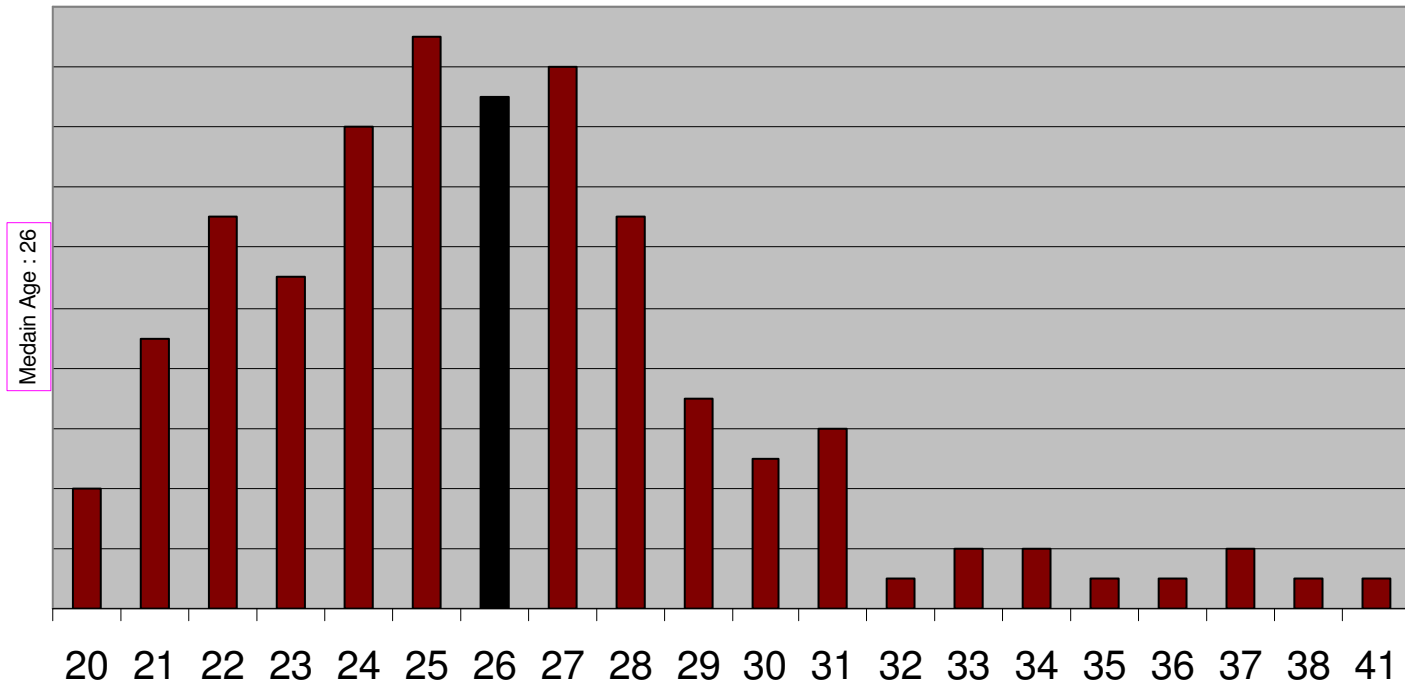

CFA Level 1 Candidate - Age Distribution

Median Age : 26

Source: Analyst forum (149 responses)

<http://www.SreeniMeka.com>

<http://www.sreenimeka.com>