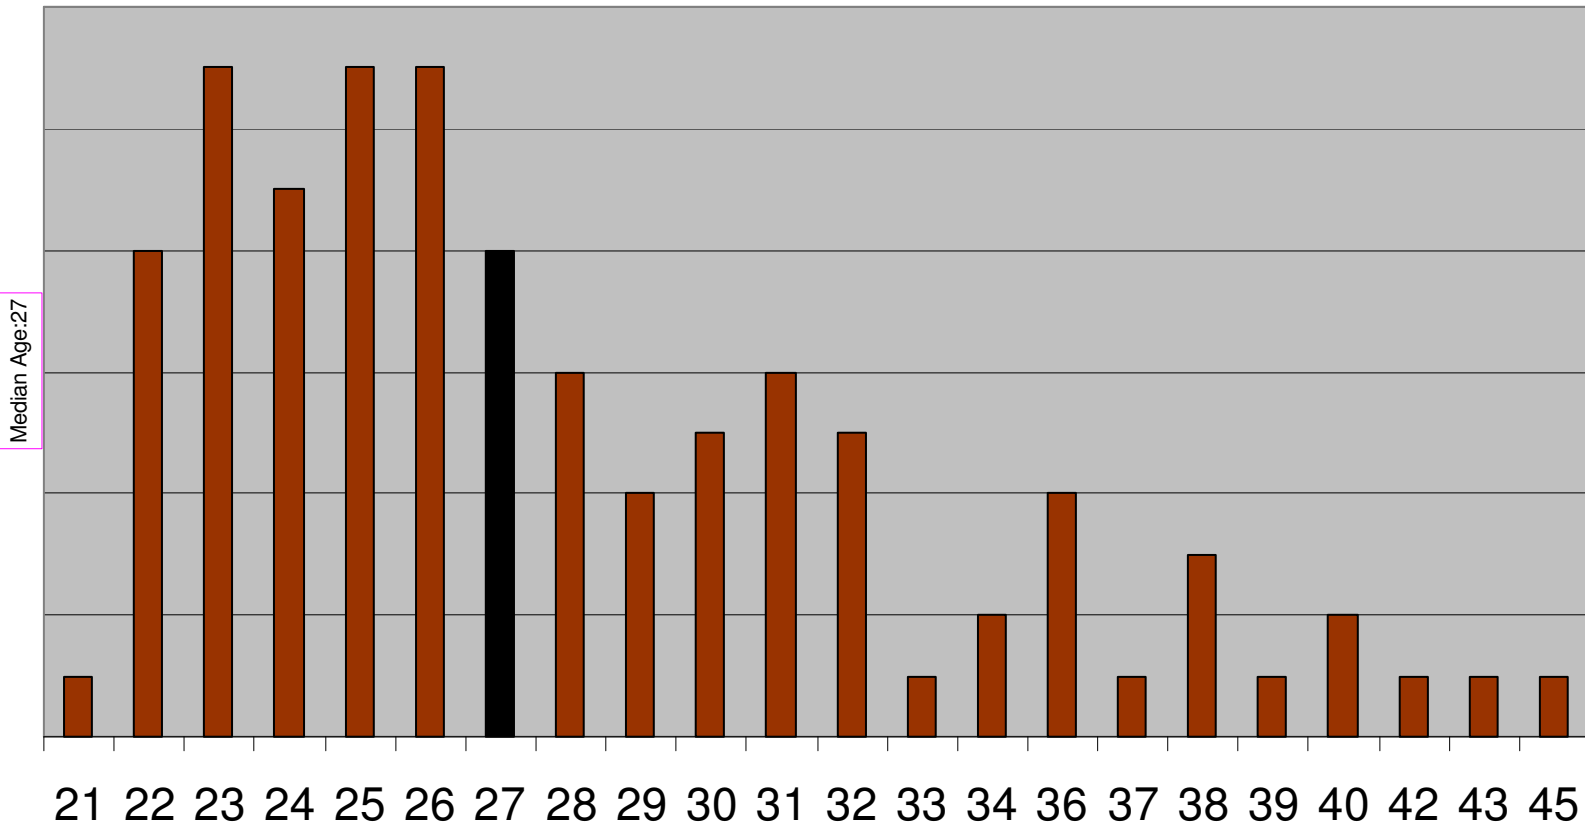

CFA Level 2 Candidate - Age Distribution

Median Age: 27

Source: Analyst forum (102 responses)

<http://www.SreeniMeka.com>

<http://www.sreenimeka.com>